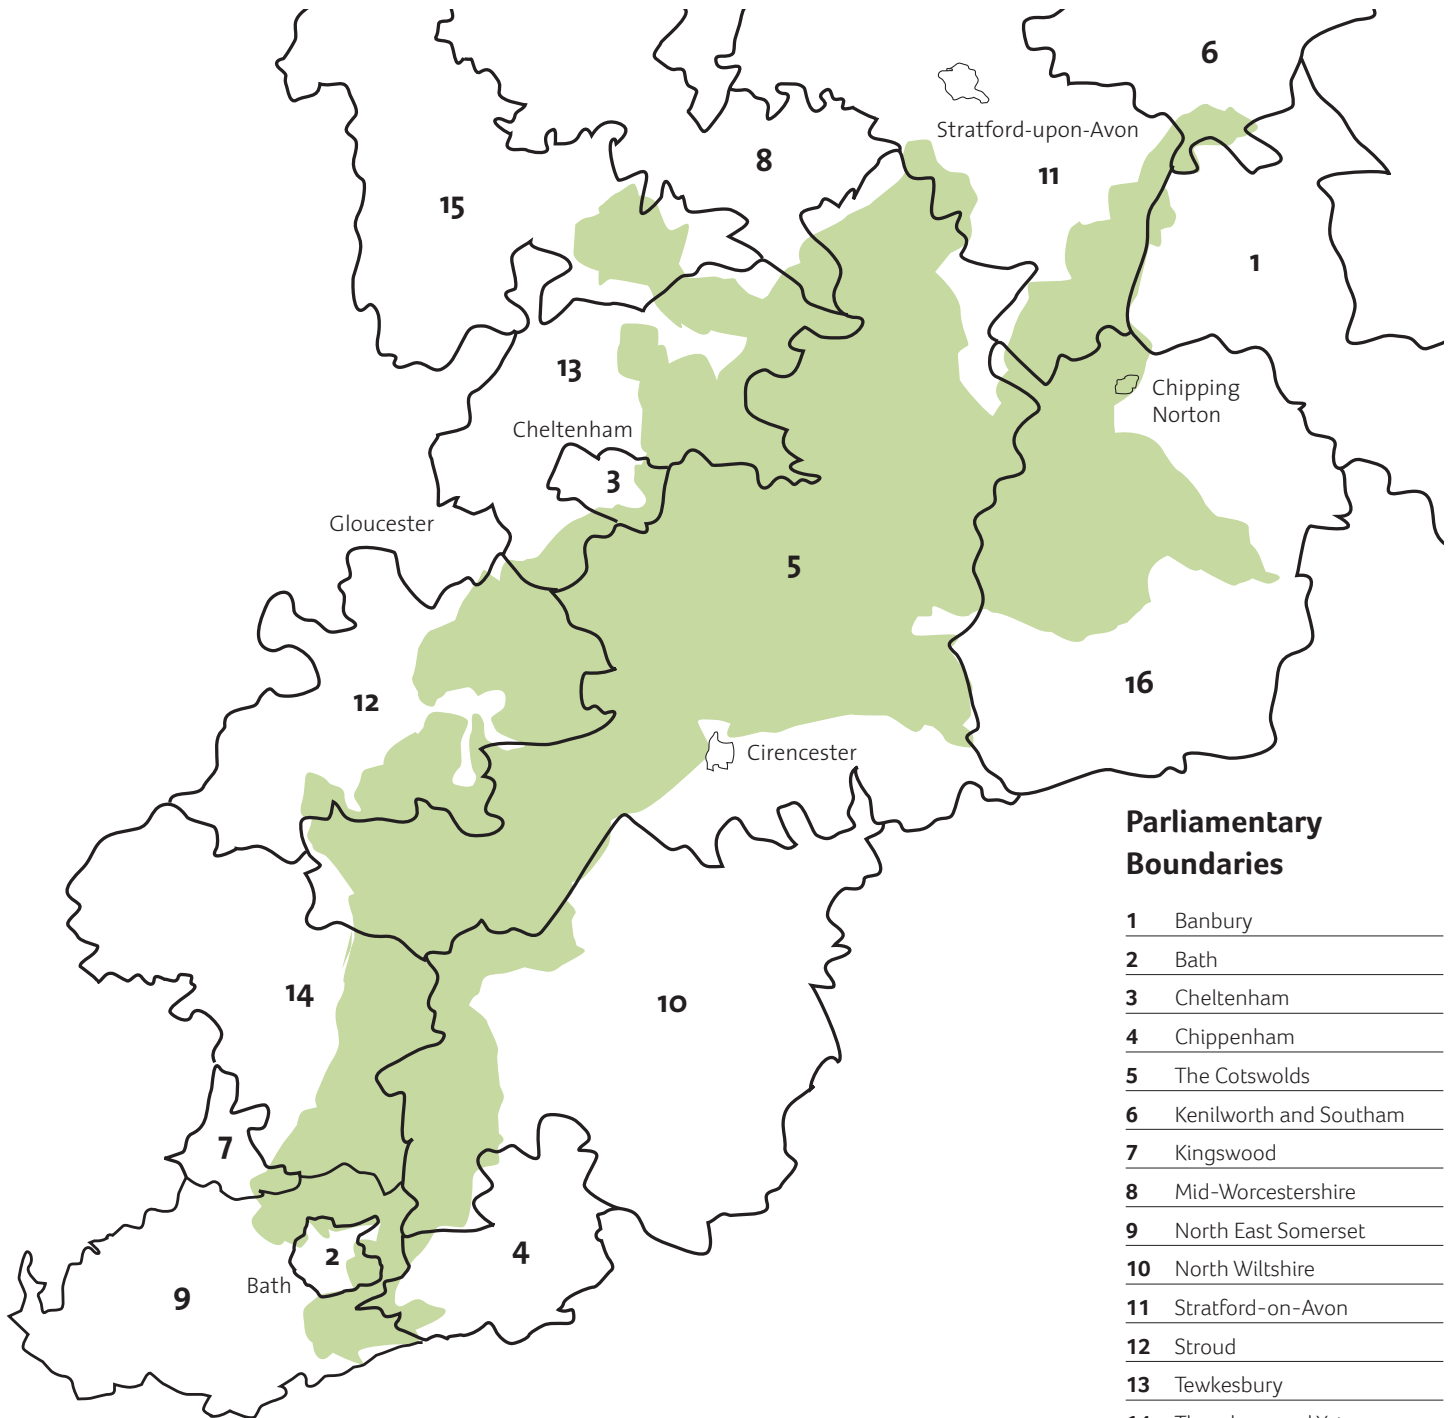

## Members of the European Parliament

Constituency	MEP
South West Region	William Dartmouth (UKIP) Ashley Fox (Cons) Julie Girling (Cons) Clare Moody (Lab) Julia Reid (UKIP) Molly Scott Cato (Green)
West Midlands	James Carver (UKIP) Dan Dalton (Cons) Bill Etheridge (UKIP) Neena Gill (Lab) Anthea McIntyre (Cons) Jill Seymour (UKIP) Siôn Simon (Lab)
South East	Janice Atkinson (UKIP) Richard Ashworth (Cons) Catherine Bearder (Lib Dem) Nirj Deva (Cons) Annelise Dodds (Lab) Nigel Farage (UKIP) Raymond Finch (UKIP) Daniel Hannan (Cons) Diane James (UKIP) Keith Taylor (Green)

## Parliamentary Boundaries

### Parliamentary Boundaries

- 1 Banbury
- 2 Bath
- 3 Cheltenham
- 4 Chippenham
- 5 The Cotswolds
- 6 Kenilworth and Southam
- 7 Kingswood
- 8 Mid-Worcestershire
- 9 North East Somerset
- 10 North Wiltshire
- 11 Stratford-on-Avon
- 12 Stroud
- 13 Tewkesbury
- 14 Thornbury and Yate
- 15 West Worcestershire
- 16 Witney