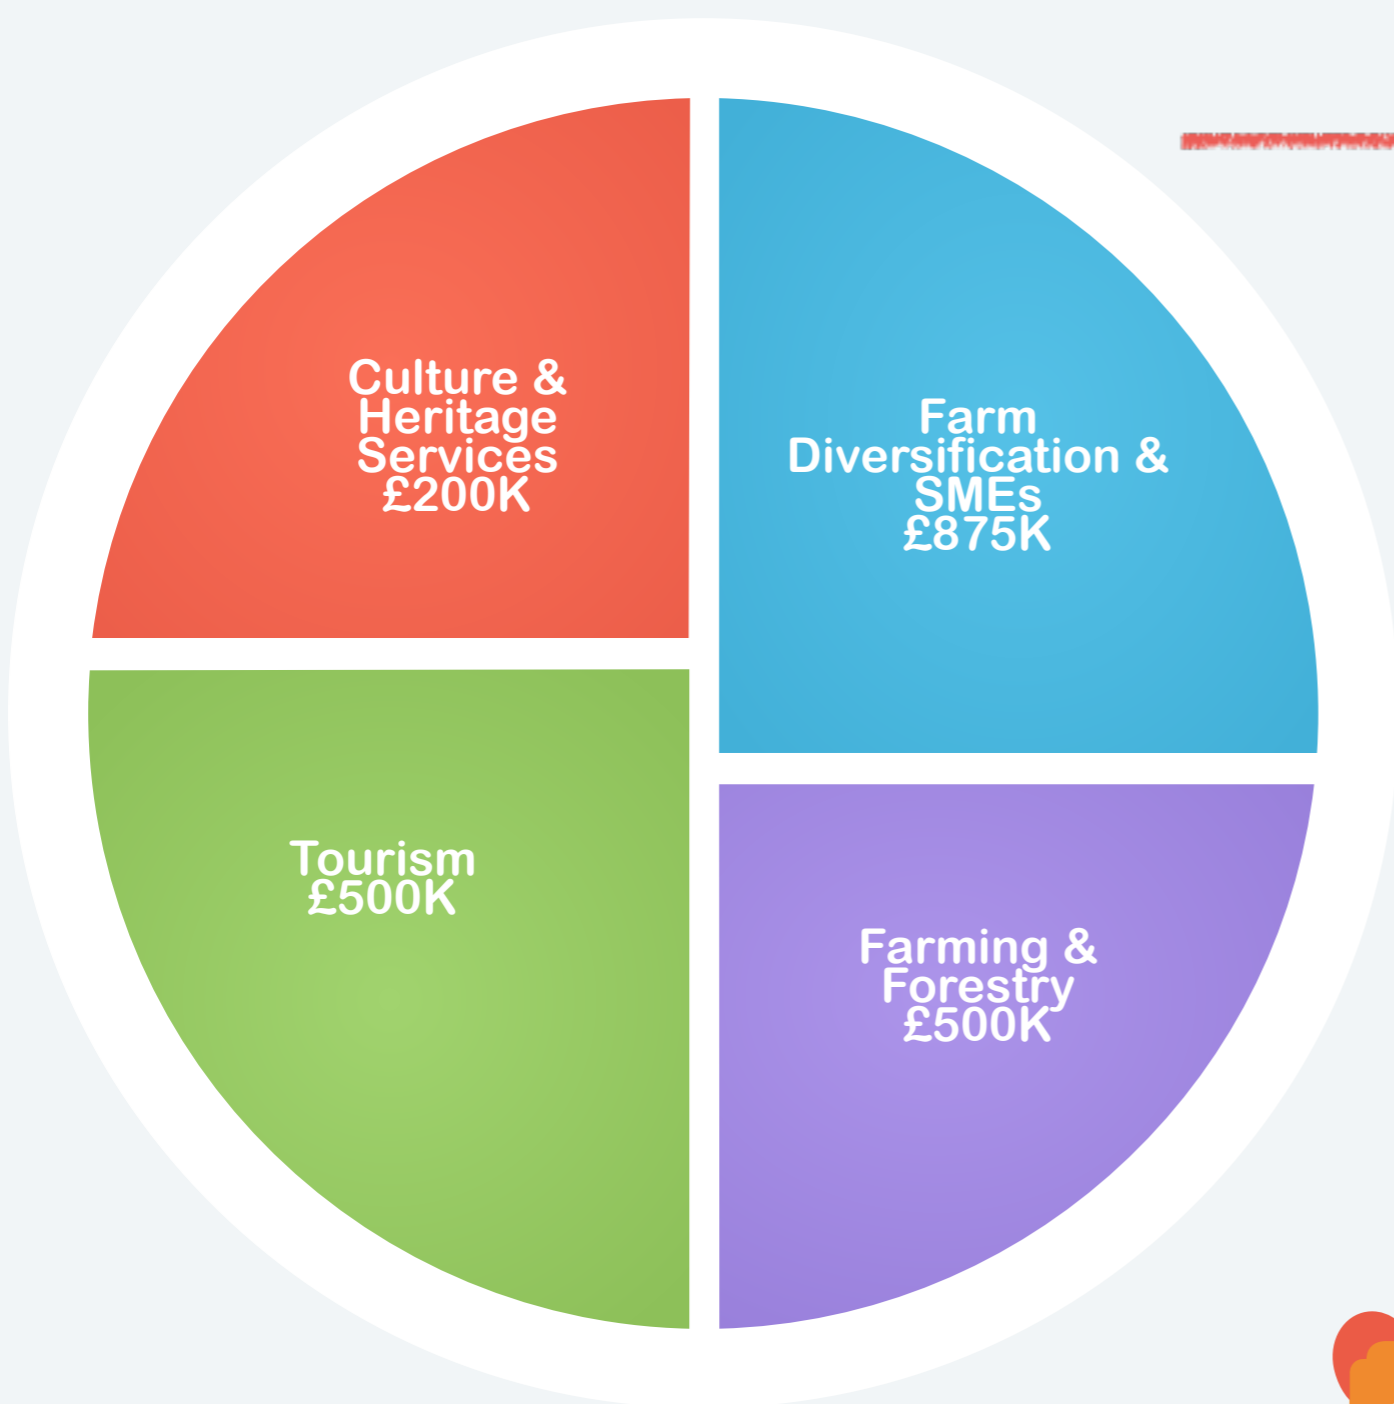

COTSWOLDS PLUS LOCAL DEVELOPMENT STRATEGY 2014-2020

£2,500,000
LEADER
Funding

Overall £5,000,000 for
rural development in the
Cotswolds

20 TOURISM
INTERVENTIONS

30 Farm & 5 Forestry
initiatives supported

122 New Jobs &
80 Projects Overall