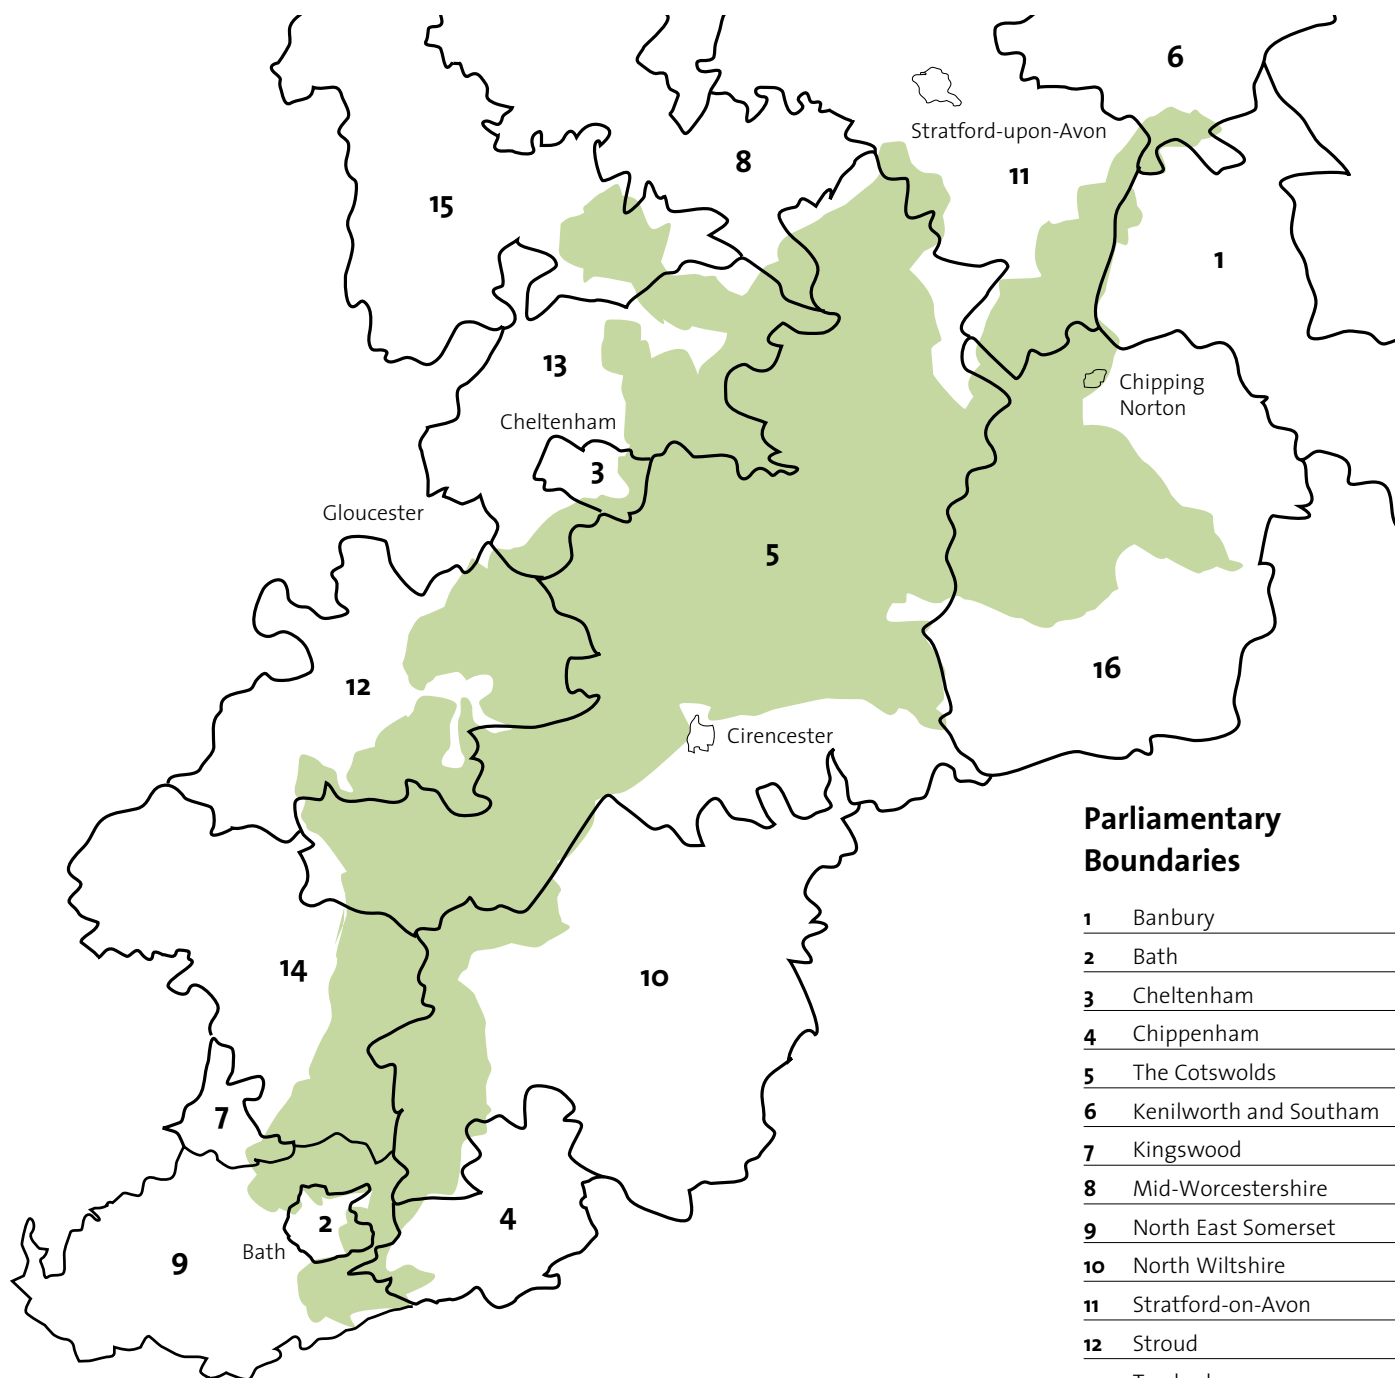

Members of the European Parliament

Constituency	MEP
South West Region	Giles Chichester Trevor Colman William Dartmouth Ashley Fox Julie Girling Graham Watson
West Midlands	Philip Bradbourn Michael Cashman Malcolm Harbour Liz Lynne Mike Nattrass Nikki Sinclair
South East	Marta Andreasen Richard Ashworth Catherine Zena Bearder Sharon Bowles Nirj Deva James Elles Nigel Farage Daniel Hannan Caroline Lucas Peter Skinner

Parliamentary Boundaries

Parliamentary Boundaries

- 1 Banbury
- 2 Bath
- 3 Cheltenham
- 4 Chippenham
- 5 The Cotswolds
- 6 Kenilworth and Southam
- 7 Kingswood
- 8 Mid-Worcestershire
- 9 North East Somerset
- 10 North Wiltshire
- 11 Stratford-on-Avon
- 12 Stroud
- 13 Tewkesbury
- 14 Thornbury and Yate
- 15 West Worcestershire
- 16 Witney